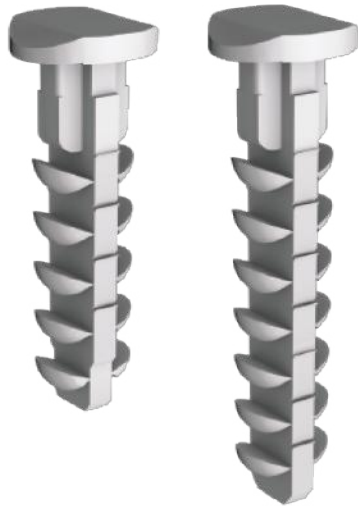

Without compromising reliability, strength, and performance, the truncated design draws inspiration from the structural forms used in construction and engineering, embodying a clamp with a body structure based on the active principles of structures built with T-beams.

FULL VIDEO 2021

FULL VIDEO 2022

SMALLER PROMO VIDEO 2022

AI PRESENTER

AST-5 AST-7

AST-CLIP

ST-BASE

ST-16