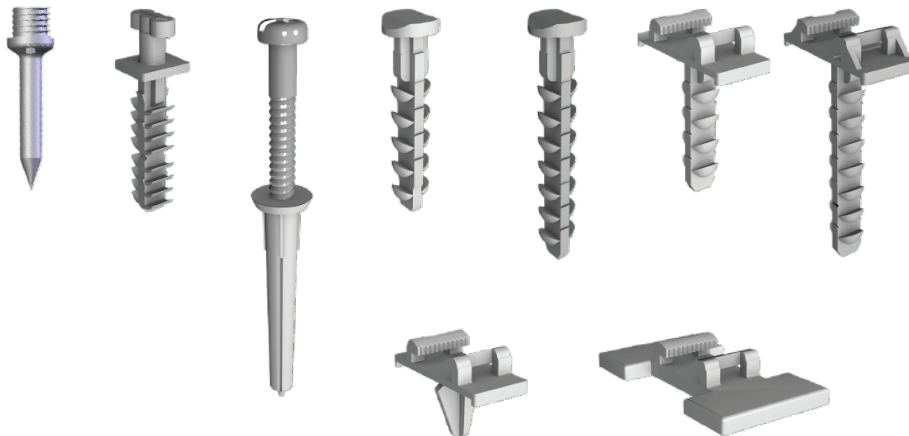

Compatible Accessories | Catalog Reference and Designation

BM6 Quick and simple 6mm plastic wall plug (3 positions) for fastening on walls (concrete, drywall, and wood with 6mm drill bit)

215 6mm expansion plug with nail-type screw for fastening clamps on walls (concrete and wood with 6mm drill bit)

903 White zinc-plated M6 steel stud for use with compatible air nail gun for fastening clamps on walls (concrete)

467 JSL nylon cable tie.