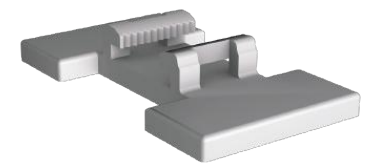

PSTB-7 Adjustable base quick plug 42mm (long) for fastening SUPER-T clamps on walls (concrete or wood with 6mm drill bit)

ST-CLIP Adjustable base support clip for fastening SUPER-T clamps on perforated metal sheet.

ST-BASE Adhesive plate with adjustable base for fastening SUPER-T clamps on metal structures and other surfaces.

PST-5

PST-7

PSTB-4

PSTB-7

ST-CLIP

ST-BASE

Compatible Accessories | Catalog Reference and Designation

BM6 Quick and simple 6mm plastic wall plug (3 positions) for fastening on walls (concrete, drywall, and wood with 6mm drill bit)

215 6mm expansion plug with nail-type screw for fastening clamps on walls (concrete and wood with 6mm drill bit)