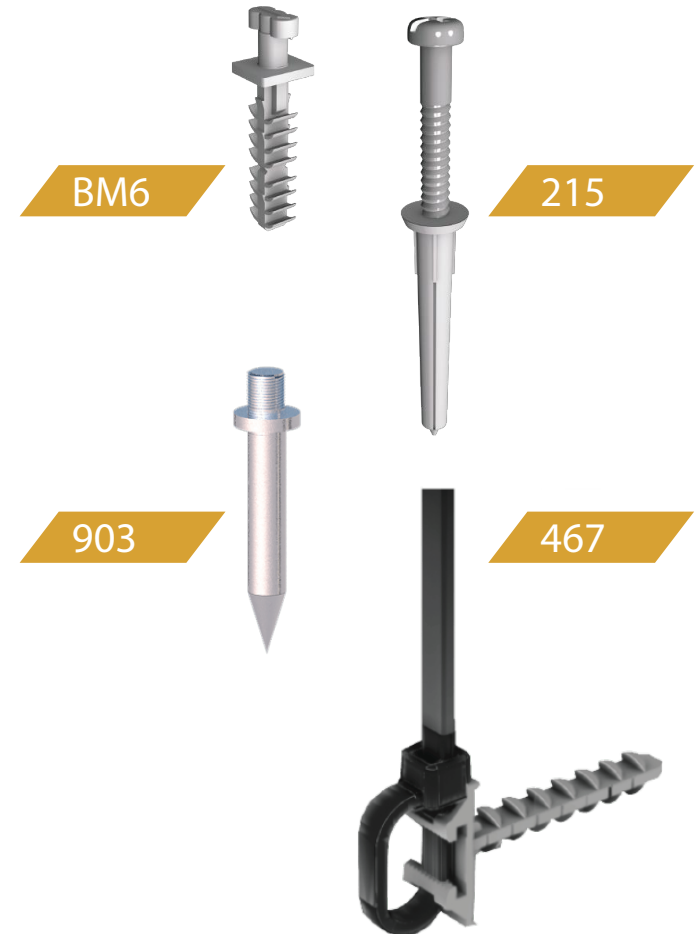

Compatible Accessories | Catalog Reference and Designation

BM6 Quick and simple 6mm plastic wall plug (3 positions) for fastening on walls (concrete, drywall, and wood with 6mm drill bit)

215 6mm expansion plug with nail-type screw for fastening clamps on walls (concrete and wood with 6mm drill bit)

903 White zinc-plated M6 steel stud for use with compatible air nail gun for fastening clamps on walls (concrete)

467 JSL nylon cable tie.