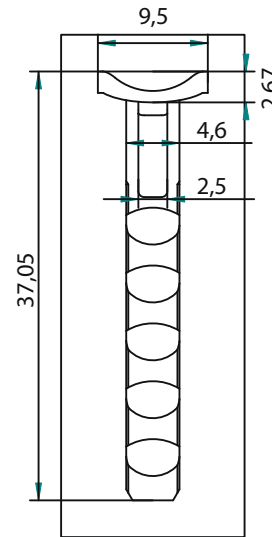

CONTROL DATE: 2023/06/02 16:58:27

5601859009241

Diameter Durchmesser **32** ∅

SUPERT -5°C > 40°C

ST32PB4-30 15m

Installation

Total Stück **30**

Für Rohr

FULL VIDEO 2021

FULL VIDEO 2022

SMALLER PROMO VIDEO 2022

AI PRESENTER

AST-5 AST-7

AST-CLIP

ST-BASE

ST-16