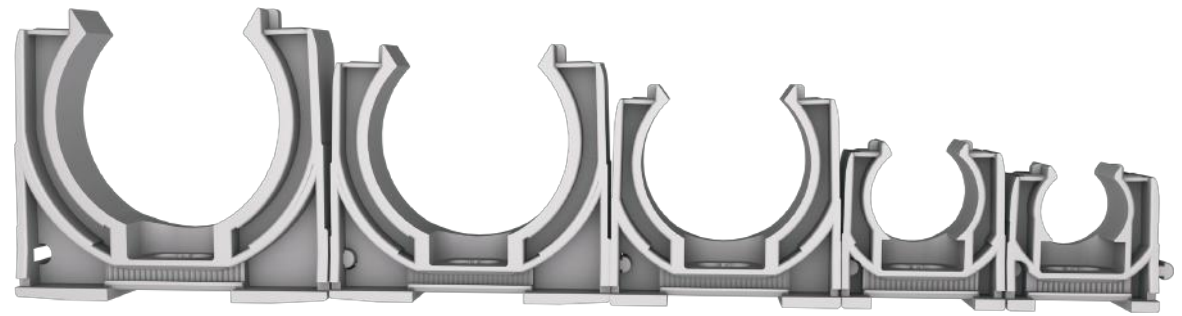

The Super-T represents the cutting-edge evolution of JSL in the conception and manufacture of highly efficient and comprehensive fixing / fastening materials.

This new series features a modern design focused on increasing functionality and installation versatility, while maintaining compatibility with previous equivalent fastening series and accessories.

Without compromising reliability, strength, and performance, the truncated design draws inspiration from the structural forms used in construction and engineering, embodying a clamp with a body structure based on the active principles of structures built with T-beams.

With the introduction of this new range of fastening products to the market, the aim is to replace/migrate customers from the previous equivalent series through a Product Rollover strategy.

The Super-T range will significantly increase production rates compared to the previous series, while simultaneously providing JSL customers with an extremely competent, comprehensive, and capable fastening solution to meet all their needs.

Abraçadeiras | Ref. e Designação

ST-16 ST-16 Saddle for VD16 Pipe

ST-20 ST-20 Saddle for VD20 Pipe

ST-25 ST-25 Saddle for VD25 Pipe

ST-32 ST-32 Saddle for VD32 Pipe

ST-40 ST-40 Saddle for VD40 Pipe

ST-40

ST-32