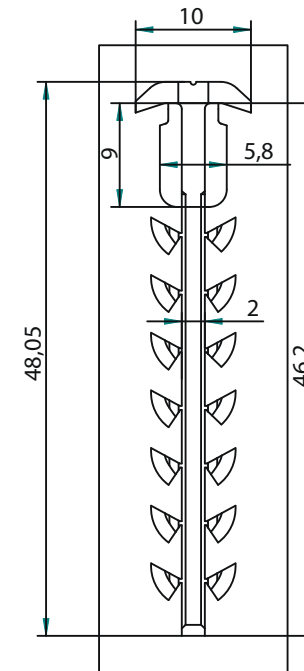

Without compromising reliability, strength, and performance, the truncated design draws inspiration from the structural forms used in construction and engineering, embodying a clamp with a body structure based on the active principles of structures built with T-beams.

EN

Schelle 40Ø mit Steckdübel 27mm, verstellbar, für die Verlegung von 5m 40mm Ø Rohr

DE

CONTROL DATE: 2023/06/02 16:58:27

Diameter Durchmesser **25** ∅

SUPERT -5°C > 40°C

ST25PB4-30 15m

Installation

CONTROL DATE: 2023/06/02 16:58:27

5601859009241

Diameter Durchmesser **32** ∅

SUPERT -5°C > 40°C

ST32PB4-30 15m

Installation

Total Stück **30**

Für Rohr

FULL VIDEO 2021

FULL VIDEO 2022

SMALLER PROMO VIDEO 2022

AI PRESENTER

AST-5 AST-7

AST-CLIP

ST-BASE

ST-16