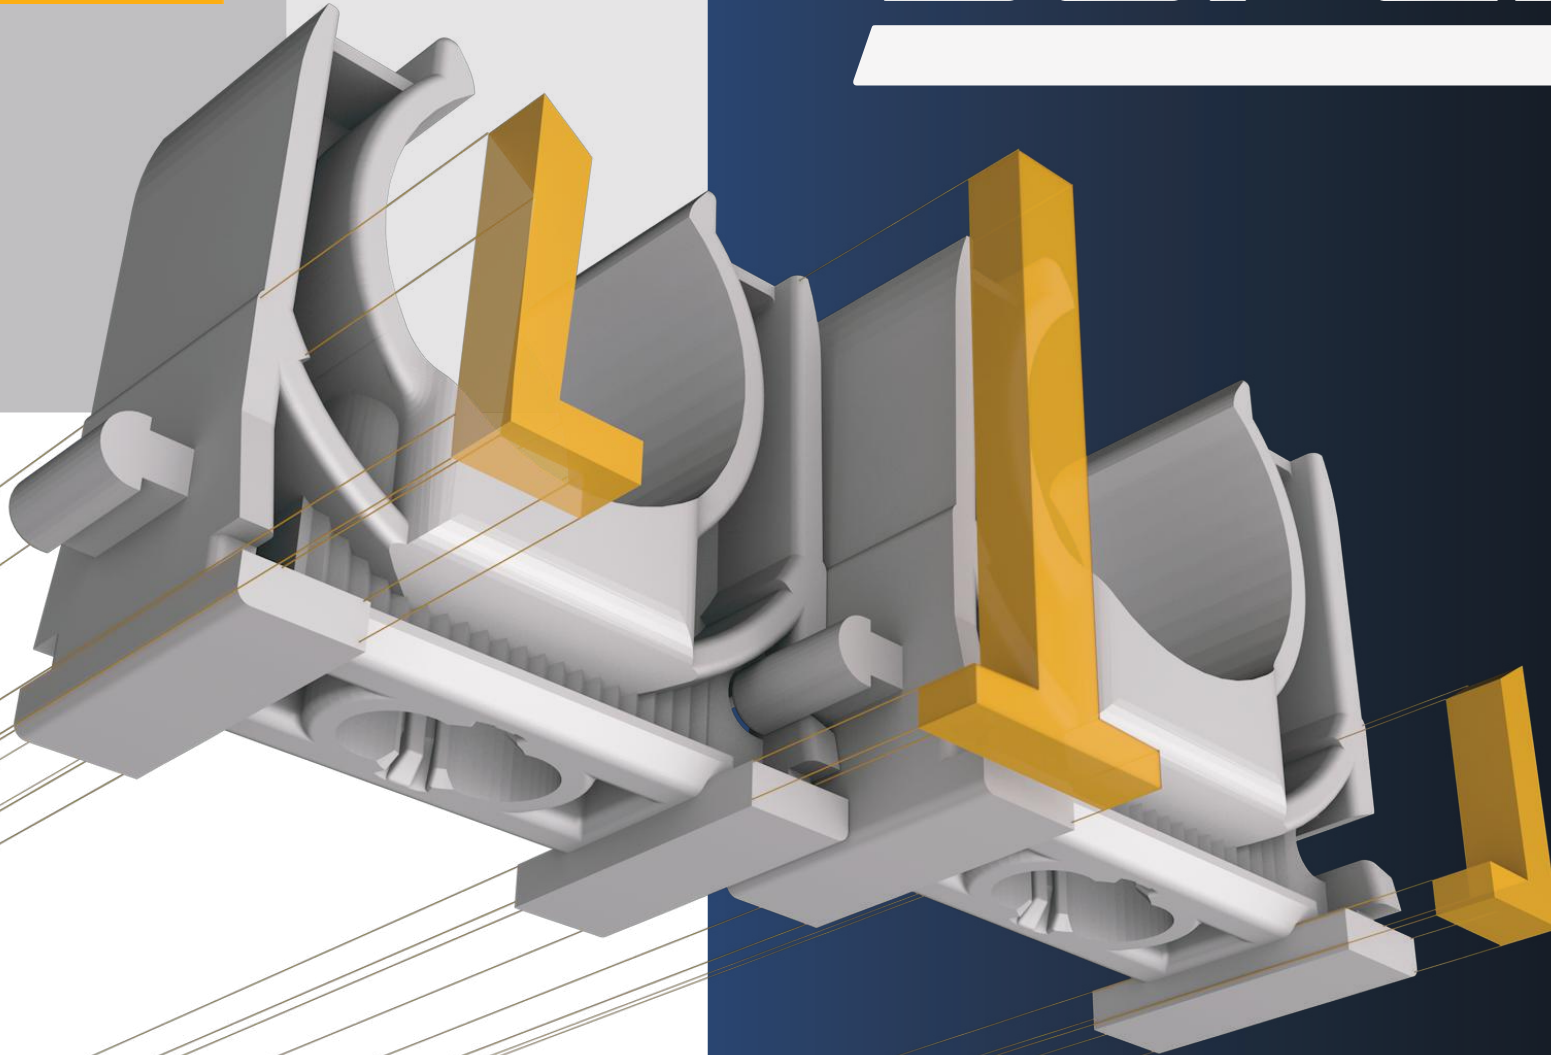

SUPER T

11:06:21 AM
Hora da Europa Ocidental

Friday 16 June 2022
Lisboa, Portugal