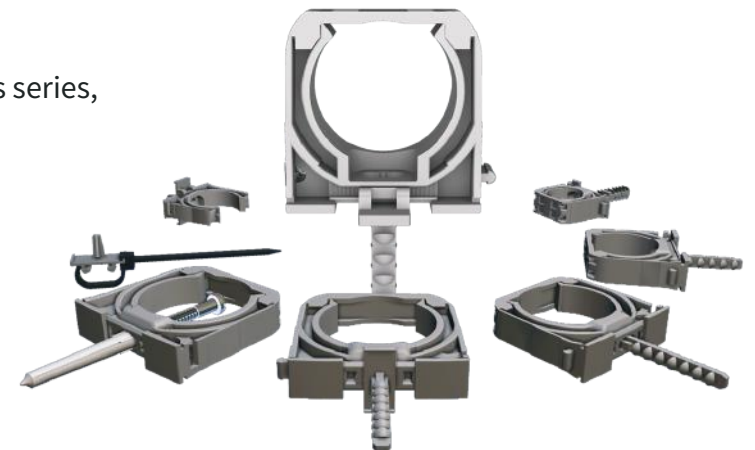

The Super-T represents the cutting-edge evolution of JSL in the conception and manufacture of highly efficient and comprehensive fixing / fastening materials.

This new series features a modern design focused on increasing functionality and installation versatility, while maintaining compatibility with previous equivalent fastening series and accessories.

Without compromising reliability, strength, and performance, the truncated design draws inspiration from the structural forms used in construction and engineering, embodying a clamp with a body structure based on the active principles of structures built with T-beams.

With the introduction of this new range of fastening products to the market, the aim is to replace/migrate customers from the previous equivalent series through a Product Rollover strategy.

The Super-T range will significantly increase production rates compared to the previous series, while simultaneously providing JSL customers with an extremely competent, comprehensive, and capable fastening solution to meet all their needs.