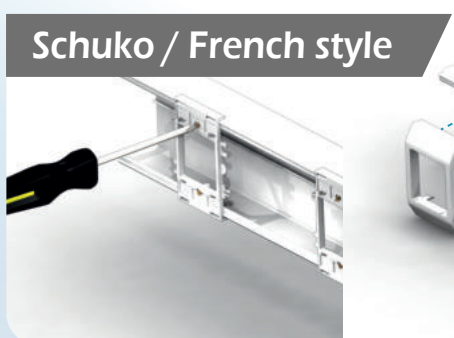

ACESSÓRIOS PARA CALHA 8040 | ACCESORIOS PARA CANALETA 8040
ACCESSORIES FOR 8040 TRUNKING | ACCESSOIRES POUR GOULOTTE 8040

Compatível com aparelhagem 45x45 e 45x90 da JSL e universal tipo mosaico

Compatible with All JSL 45x45 and 45x90 and universal mosaic type sockets

45x45 Tipo Mosaic
45x45 Type Mosaic
45x45 Type Mosaic
45x45 Type Mosaïque

90x45 Tipo Mosaic
90x45 Type Mosaic
90x45 Type Mosaic
90x45 Type Mosaïque

Tipo NEMA
Type NEMA
Type NEMA
Type NEMA

45x45 Tipo Mosaic
45x45 Type Mosaic
45x45 Type Mosaic
45x45 Type Mosaïque

Nema